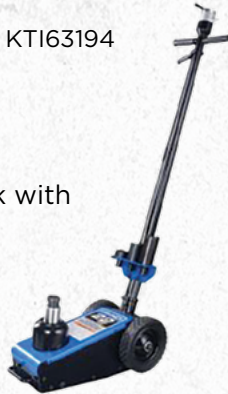

K TOOL INTERNATIONAL TRUCK JACKS

K Tool International Truck Jack 22 Ton Air/Hydraulic with Air Control System

Manufacturer: K Tool International Part #: KTI63194

\$449.99

Features and Benefits:

- 22 ton capacity KTool HD truck jack with a lift range from 8.8" to 13.5"
- Narrow width fits between tandem wheels
- Load-limiting and bypass valves prevent use beyond rated capacity and overextension of ram
- Pneumatic Activation in both directions
- Handle valve control allows precise lowering/raising of the ram

K Tool International Bottle Jack 20 Ton Air/Hydraulic (Welded)

Manufacturer: K Tool International Part #: KTIXD63228

\$249.99

Features and Benefits:

- Capacity: 20 Tons
- Lifting Range: 10.43" - 19.88"
- Air/hydraulic pump with air valve lever reduces lifting time and provides ease of operation
- Load limiting and bypass valves prevent use beyond rated capacity and over extension of ram
- Additional adjustable screw 3.25"